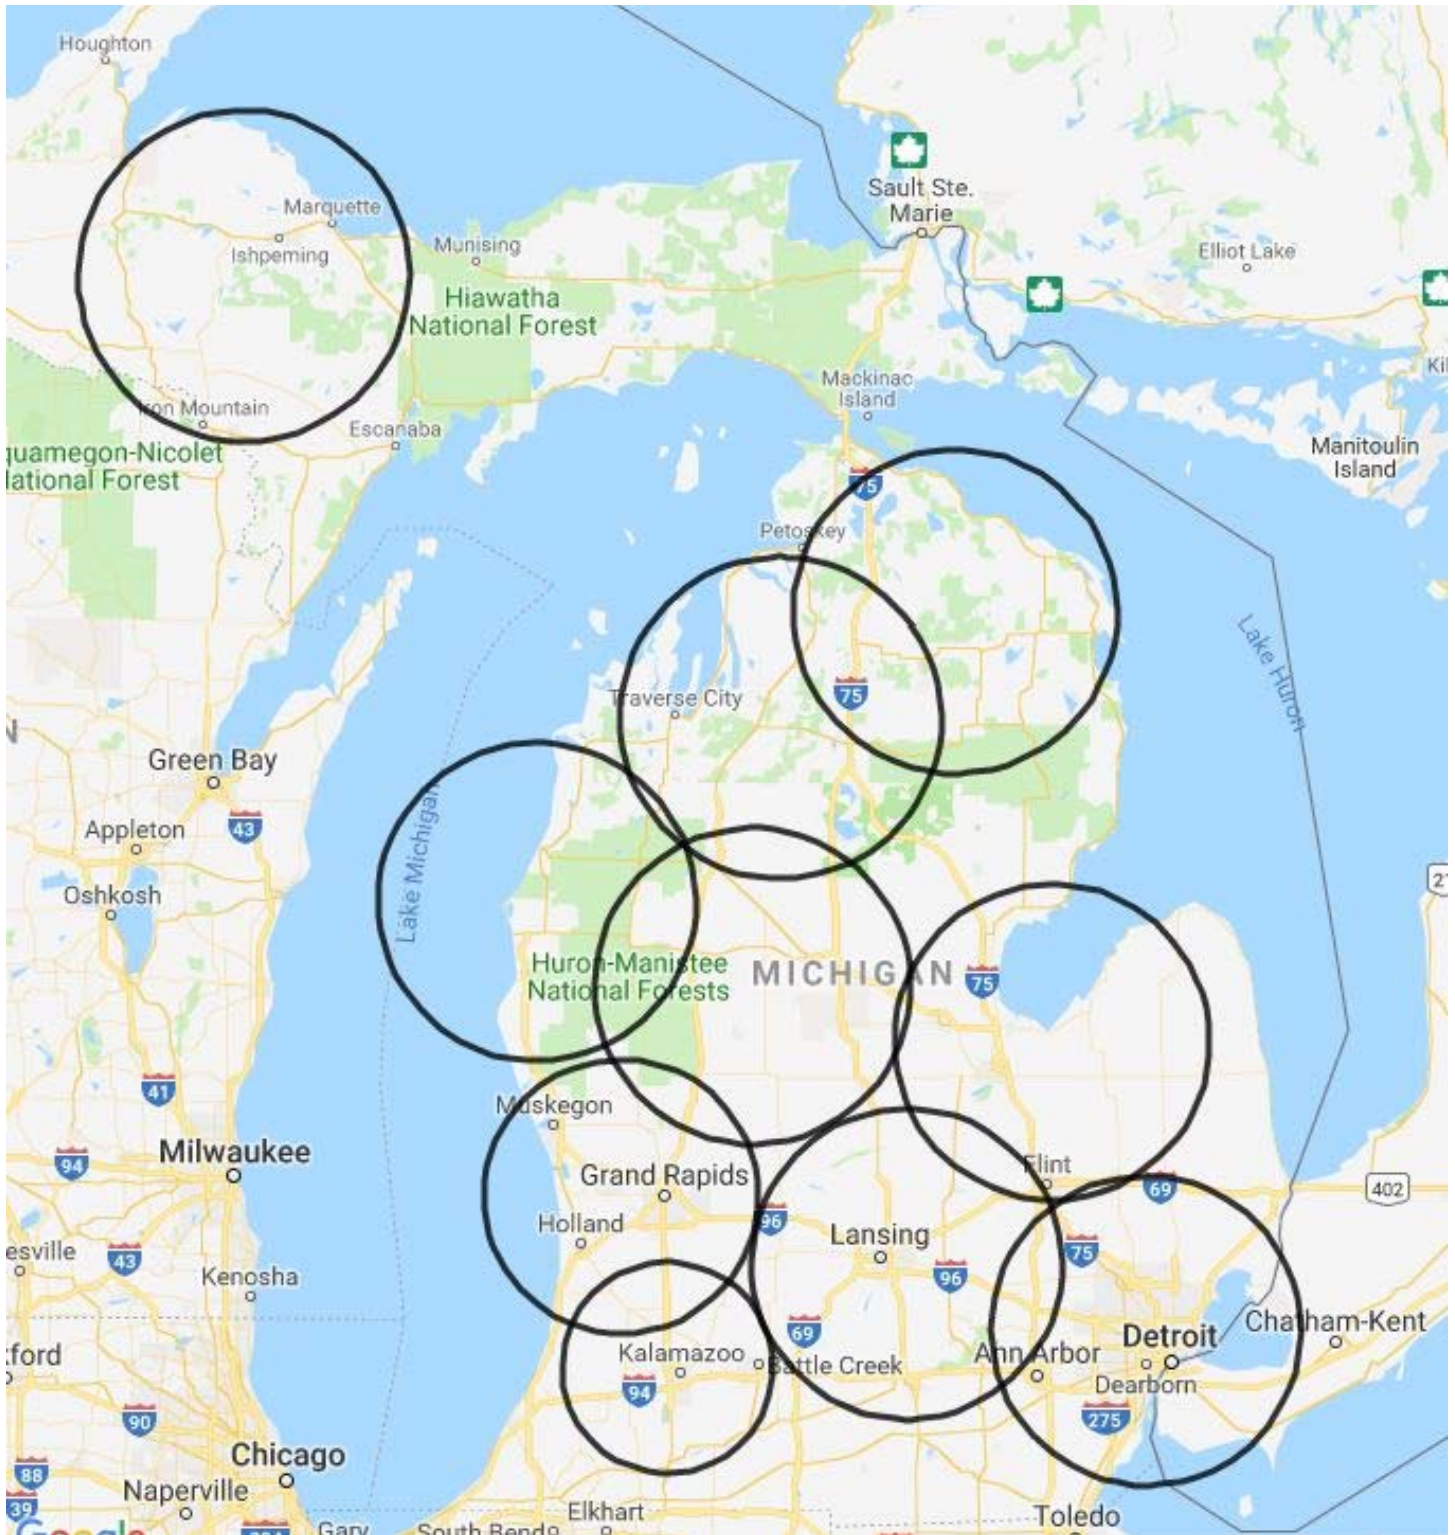

GSA Public Television