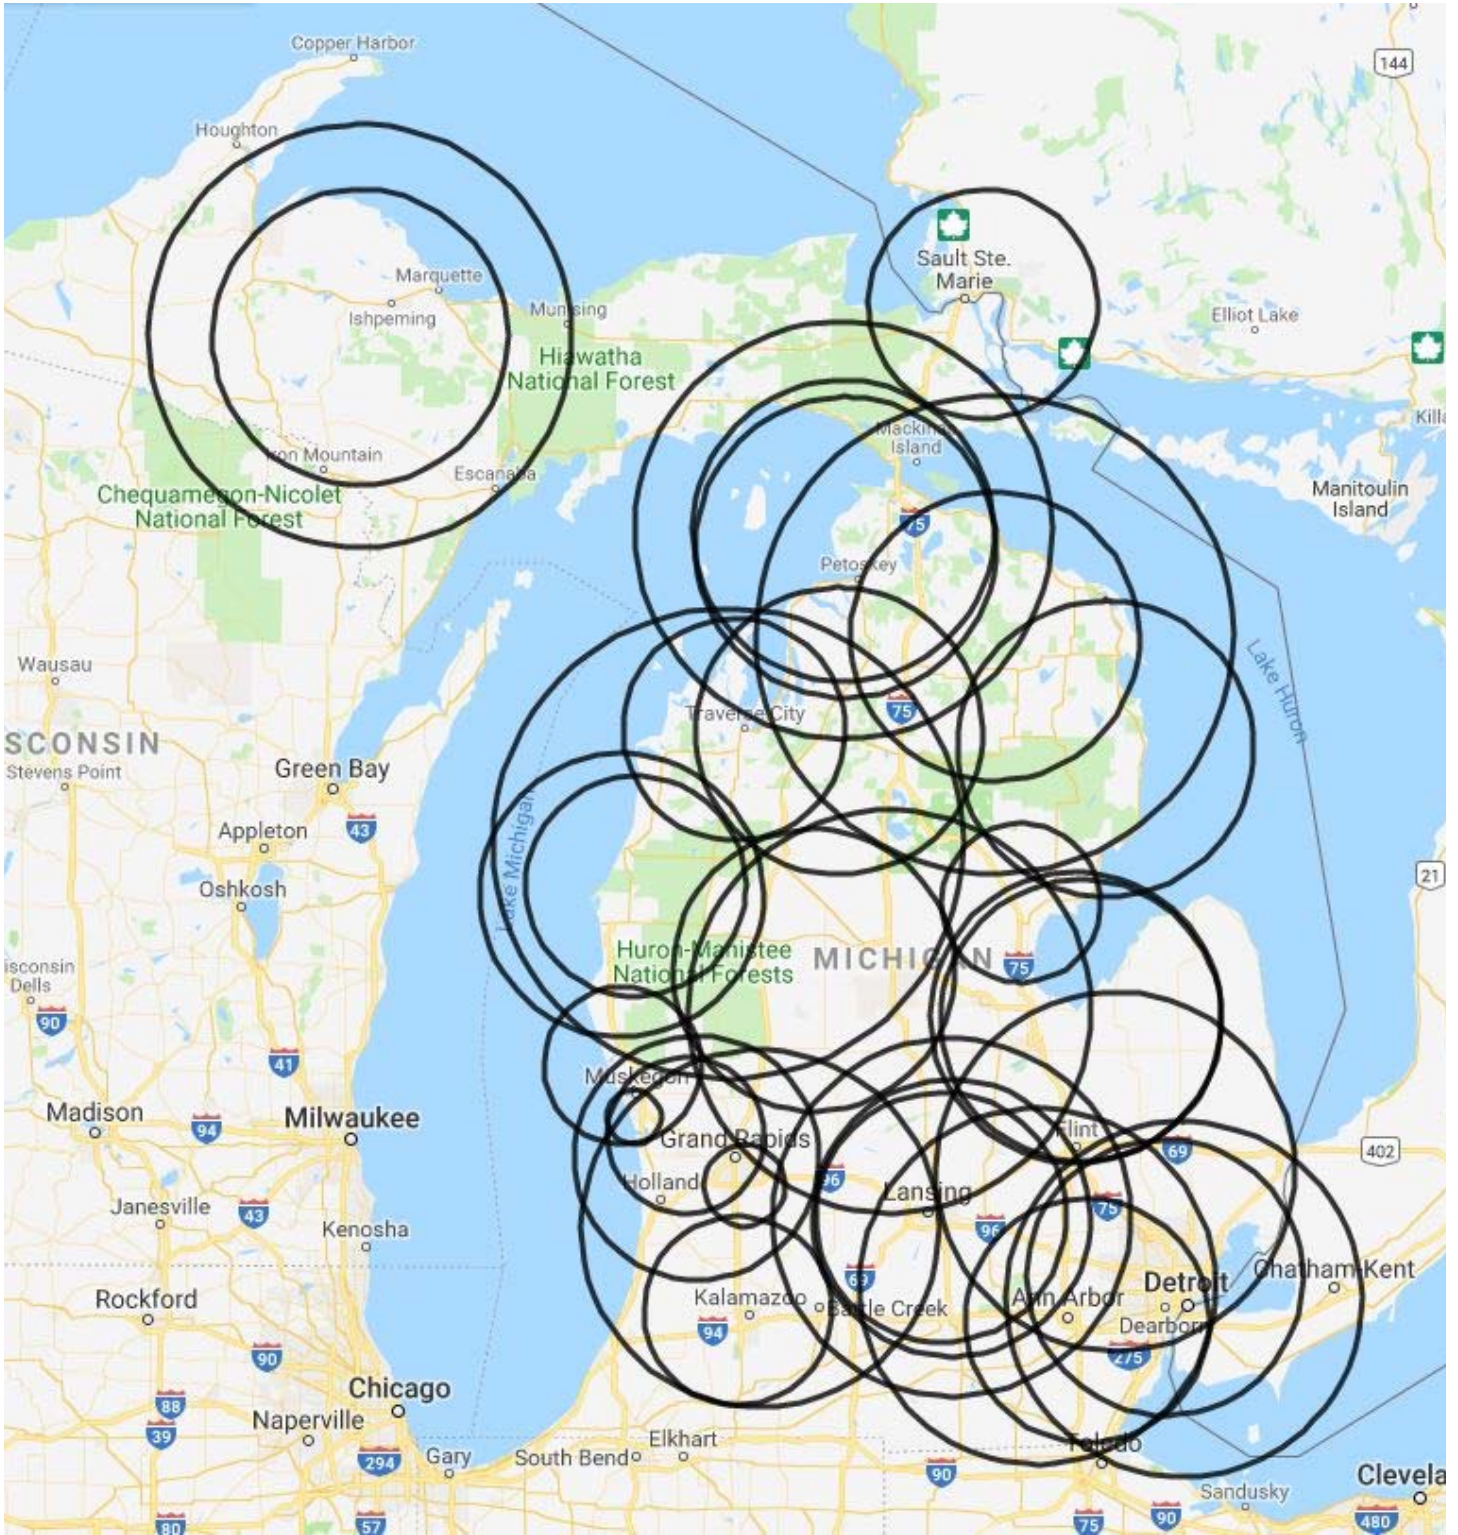

GSA Public Radio